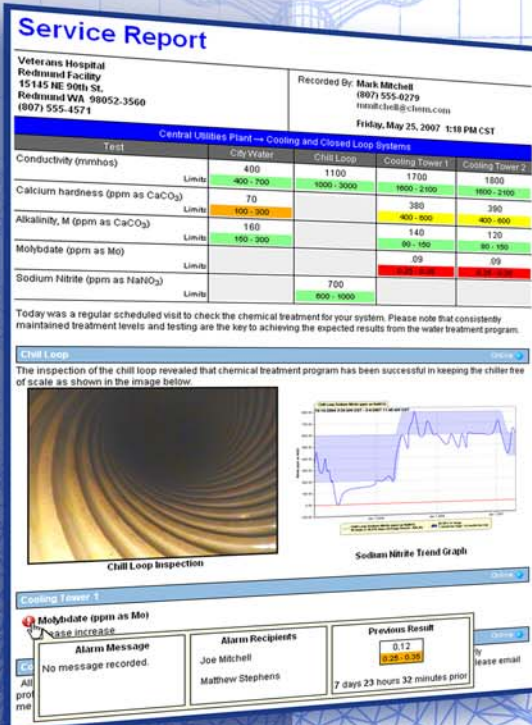

# Still managing your data the old way?

Our web-based data management tool lets you view all of your data in one location.

With

## CH<sub>2</sub>O Reports

you can do all this ...

### WEBMASTER GRAPHING AND REPORTING

- Compatible with the eController and Walchem Webmaster One
- Automatically calculate product consumption, water use, and evaporation credits
- Combine wet test and controller data in reports and trend charts